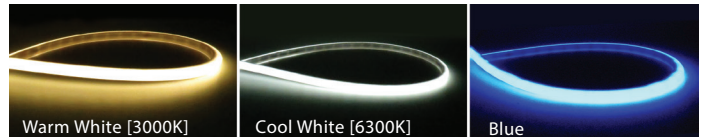

## Features

- Neon lighting-like illumination
- Soft and appealing light output
- Great for applications where spot-free illumination is required. Example: Undercabinet applications to eliminate spots on the counter.
- Available in any length up to 196"
- Multiple color options including warm white, white, cool white, daylight, blue, red and amber [blue, red & amber available by special order]
- IP66 rated for damp and wet locations

### Diffused Flex Light:

**RNLL24KK-LLL**

KK=LED Color/Kelvin Color Temperature  
[ 30=Warm White | 35=White | 41=Cool White  
63=Daylight | \*BL=Blue | \*RD=Red | \*AM=Amber]

LLL=Length(in), 1.5" Increments

### Mounting Channel:

**RBLL-1** Black Channel - With 3M Tape Backing

**RBLL-2** Black Channel - Without Tape Backing

**RBLL-4** White Channel - With 3M Tape Backing

**RBLL-5** White Channel - Without Tape Backing