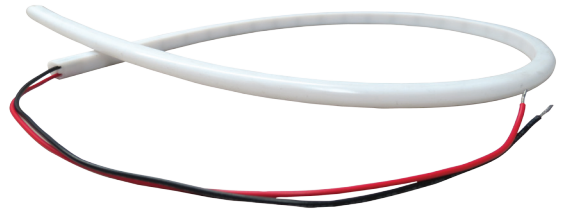

### LED Light:

Housing Material	Silicone
Profile Dimensions	.43" H x .41" W x Various L
Total Wattage	3.48 Watts/Ft
Voltage	24V DC
Current	0.14 Amp/Ft @24V DC
Lumen Output	259 Lm/ft
LED Color	3000K, 3500K, 4100K, 6300K, *Blue, *Red & *Amber
Cut Line Increment	1.5"
Wire Size	18 AWG
LED Count	48 per foot
Beam Angle	120°
IP Rating	IP66 Sealed

### Diffused Flex Light:

**RNLL24KK-LLL**

KK=LED Color/Kelvin Color Temperature  
[ 30=Warm White | 35=White | 41=Cool White  
63=Daylight | \*BL=Blue | \*RD=Red | \*AM=Amber]

LLL=Length(in), 1.5" Increments

### Mounting Channel:

**RBLL-1** Black Channel - With 3M Tape Backing

**RBLL-2** Black Channel - Without Tape Backing

**RBLL-4** White Channel - With 3M Tape Backing

**RBLL-5** White Channel - Without Tape Backing