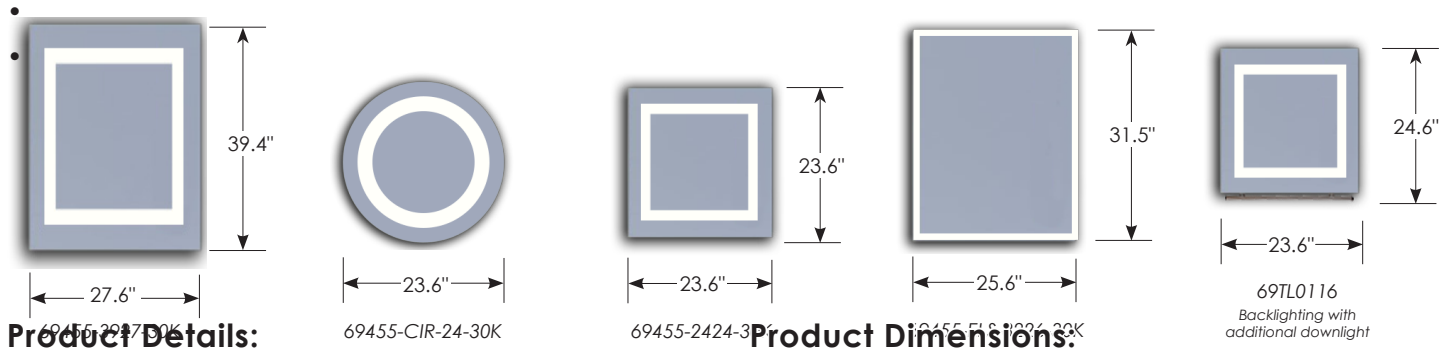

LOOK Mirrors

Product Name

Integrated LED Backlit Mirror

Part Numbers: Part Number 69455-XXXX-YYY
Please see specifications for part configurations

Features

- 50,000 hours estimated life
- Features:
 - Improved illumination and reduced shadowing through the use of side lighting
- 0-10V dimming DC power supply included
- Mirror and mounting panel is IP44 rated
- Includes hardware required for mounting into contractor provided blocking
- Safety PVC membrane on back prevents small pieces from falling off in the event of a mirror breakage
- Lead free silver backing exceeds ISO 9227:2012, 120 hour corrosion testing

Technical Specifications

Mir	69455-2947-30K	69455-CIR-24-30K	69455-2424-30K	69455-ELS-3226-30K**	69455-ELS-5626-30K**	69TL0116 (Downlight specs, refer to 69455-2424-XXK for mirror specs)
Dir	1.8"D	1.8"D	1.8"D	31.5"W x 25.6"H x 1.8"D	55.1"W x 25.6"H x 1.8"D	21"W x 0.3"H x 0.6"D
Housing	Powdercoated Steel	Powdercoated Steel	Powdercoated Steel	Powdercoated Steel	Powdercoated Steel	Aluminum
Ler	Glass	Glass	Glass	Glass	Glass	Silicone
Wattage	34W @ 120V AC 35W @ 277V AC	21W @ 120V AC 22W @ 277V AC	25W @ 120V AC 26W @ 277V AC	37W @ 120V AC 38W @ 277V AC	50W @ 120V AC 52W @ 277V AC	7.1 W
Vo	120 - 277V AC	120 - 277V AC	120 - 277V AC	120 - 277V AC	120 - 277V AC	24V
Current	0.28A @ 120V AC 0.15A @ 277V AC	0.18A @ 120V AC 0.11A @ 277V AC	0.21A @ 120V AC 0.12A @ 277V AC	0.31A @ 120V AC 0.17A @ 277V AC	0.42A @ 120V AC 0.22A @ 277V AC	0.30A
Lur	2400 lm @ 277V AC	1700 lm @ 277V AC	1800 lm @ 277V AC	2650 lm @ 120V AC 2650 lm @ 277V AC	3750 lm @ 120V AC 3750 lm @ 277V AC	458 lm
Kelvin	3000K or 4000K**	3000K or 4000K**	3000K or 4000K	3000K or 4000K	3000K or 4000K	3000K
Beam Angle	120°	120°	120°	120°	120°	120°
CRI	> 90	> 90	> 90	> 90	> 90	90 +
Efficacy	72 lm/W @ 120V AC 70 lm/W @ 277V AC	68 lm/W @ 120V AC 65 lm/W @ 277V AC	65 lm/W @ 120V AC 63 lm/W @ 277V AC	72 lm/W @ 120V AC 70 lm/W @ 277V AC	75 lm/W @ 120V AC 72 lm/W @ 277V AC	64 lm/W