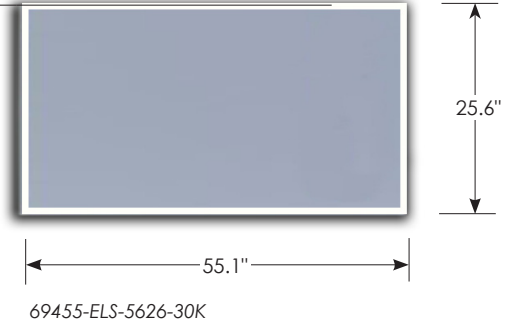

LOOK Mirrors

Product Name

Integrated LED Backlit Mirror

Part Numbers: Part Number 69455-XXXX-YYY
Please see specifications for part configurations

Features

- 50,000 hours estimated life
- Features:
 - Improved illumination and reduced shadowing through the use of side lighting
- 0-10V dimming DC power supply included
- Mirror and mounting panel is IP44 rated
- Includes hardware required for mounting into contractor provided blocking
- Safety PVC membrane on back prevents small pieces from falling off in the event of a mirror breakage
- Lead free silver backing exceeds ISO 9227:2012, 120 hour corrosion testing

Technical Specifications

Mir	69455-2947-30K	69455-CIR-24-30K	69455-2424-30K	69455-ELS-3226-30K**	69455-ELS-5626-30K**	69TL0116 (Downlight specs, refer to 69455-2424-XXK for mirror specs)
Dir	1.8"D	1.8"D	1.8"D	31.5"W x 25.6"H x 1.8"D	55.1"W x 25.6"H x 1.8"D	21"W x 0.3"H x 0.6"D
Housing	Powdercoated Steel	Powdercoated Steel	Powdercoated Steel	Powdercoated Steel	Powdercoated Steel	Aluminum
Ler	Glass	Glass	Glass	Glass	Glass	Silicone
Wattage	34W @ 120V AC 35W @ 277V AC	21W @ 120V AC 22W @ 277V AC	25W @ 120V AC 26W @ 277V AC	37W @ 120V AC 38W @ 277V AC	50W @ 120V AC 52W @ 277V AC	7.1 W
Vo	120 - 277V AC	120 - 277V AC	120 - 277V AC	120 - 277V AC	120 - 277V AC	24V
Current	0.28A @ 120V AC 0.15A @ 277V AC	0.18A @ 120V AC 0.11A @ 277V AC	0.21A @ 120V AC 0.12A @ 277V AC	0.31A @ 120V AC 0.17A @ 277V AC	0.42A @ 120V AC 0.22A @ 277V AC	0.30A
Lur	2400 lm @ 277V AC	1700 lm @ 277V AC	1800 lm @ 277V AC	2650 lm @ 120V AC 2650 lm @ 277V AC	3750 lm @ 120V AC 3750 lm @ 277V AC	458 lm
Kelvin	3000K or 4000K**	3000K or 4000K**	3000K or 4000K	3000K or 4000K	3000K or 4000K	3000K
Beam Angle	120°	120°	120°	120°	120°	120°
CRI	> 90	> 90	> 90	> 90	> 90	90 +
Efficacy	72 lm/W @ 120V AC 70 lm/W @ 277V AC	68 lm/W @ 120V AC 65 lm/W @ 277V AC	65 lm/W @ 120V AC 63 lm/W @ 277V AC	72 lm/W @ 120V AC 70 lm/W @ 277V AC	75 lm/W @ 120V AC 72 lm/W @ 277V AC	64 lm/W