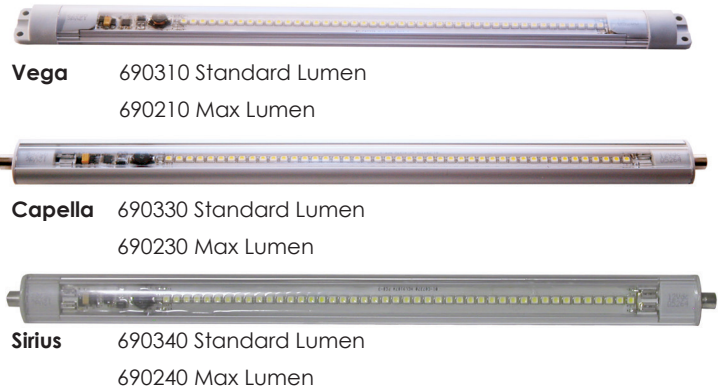

Stealth Universal LED Lighting System

Features

- Specially designed for retrofit or new construction applications.
- Perfect for food, jewelry, or general merchandise displays.
- Multiple mounting options: shelf bracket mount, shelf mount, spring pressure mount, magnet mount, screw mount, and peg mount.
- Works with ITC Linear LED Lights: Vega, Capella, and Sirius.
- Highly versatile system allows LED lighting installation in countless applications.
- Ultra-slim profile shield makes LED fixture undetectable while providing even product illumination.

Product Details

Mounting Clip	Polished SS Spring Steel
Light Shield	AL6463-T6 Anodized Brushed Aluminum or Gold

Stealth System Components

Applications

Assembly Examples