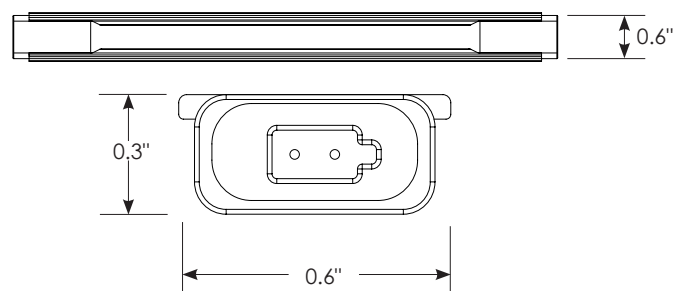

Product Details

- Adjustable reflectors on the canopy style allow for more precise light direction
- Saw tooth LED positioning increases the light spread in all directions eliminating shadows between fixtures
- Flat silicone lens eliminates banding issues that are typically associated with curved lens
- Aluminum housing provides superior construction and a sleek modern profile

Product Dimensions

Double Canopy with Wings

Shelf Light with Connector**

**Note: connector dimension is the same for both the Canopy & Shelf lights

Part Number

690UVW.XX.YY.ZZ
Please see specification guide for part configurations

Product Dimensions

Single Canopy with Wings

Shelf Light without Wings

230 E. Lakewood Blvd. • P.O. Box 8338 • Holland • MI • 49422-8338
Phone: 616-396-1355 • Fax: 616-396-1152 • www.itc-us.com • sales@itc-us.com

Specification Guide: Horizontal

Sample Part #: 690671.36.30.24

Light Style(U)
Lumen Output(V)
of LED Strips (W)
Shelf Length (XX)
Color Temperature (YY)
Voltage (24)

Base Part #	Style	Light Output	# of LED Strips	Shelf Length	Color Temp.	Voltage	Light Length / Length with Connector
690	6 - Canopy 4 - Shelf	7 - Max Lumen 5 - Standard Lumen	1 - Single LED Strip 0 - Double LED Strip (Canopy only)	18	30 - 3000K 40 - 4000K	24 - 24V	15.3" / 16.3"
				24			21" / 22"
				36			33" / 34"
				48			46" / 47"
				60			57" / 58"
				72			69" / 70"