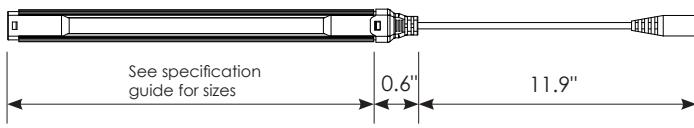

Product Details

- Adjustable reflectors on the canopy style allow for more precise light direction
- Saw tooth LED positioning increases the light spread in all directions eliminating shadows between fixtures
- Flat silicone lens eliminates banding issues that are typically associated with curved lens
- Aluminum housing provides superior construction and a sleek modern profile

Product Dimensions

Double Canopy with Wings

Shelf Light with Connector**

**Note: connector dimension is the same for both the Canopy & Shelf lights

Part Number

690UVW.XX.YY.ZZ
Please see specification guide for part configurations

Specification Guide: Horizontal

Sample Part #: 690671.36.30.24

Light Style(U)
Lumen Output(V)
of LED Strips (W)
Shelf Length (XX)
Color Temperature (YY)
Voltage (24)

Base Part #	Style	Light Output	# of LED Strips	Shelf Length	Color Temp.	Voltage	Light Length / Length with Connector
690	6 - Canopy 4 - Shelf	7 - Max Lumen 5 - Standard Lumen	1 - Single LED Strip 0 - Double LED Strip (Canopy only)	18	30 - 3000K 40 - 4000K	24 - 24V	15.3" / 16.3"
				24			21" / 22"
				36			33" / 34"
				48			46" / 47"
				60			57" / 58"
				72			69" / 70"

Accessory Specification

1 Determine the mounting bracket needed

Description	Part #
Straight Mount - Double Canopy	810-00008
Straight Mount - Single Canopy or Shelf	810-00009
30° Angle Mount* Shelf Light Only	810-00036