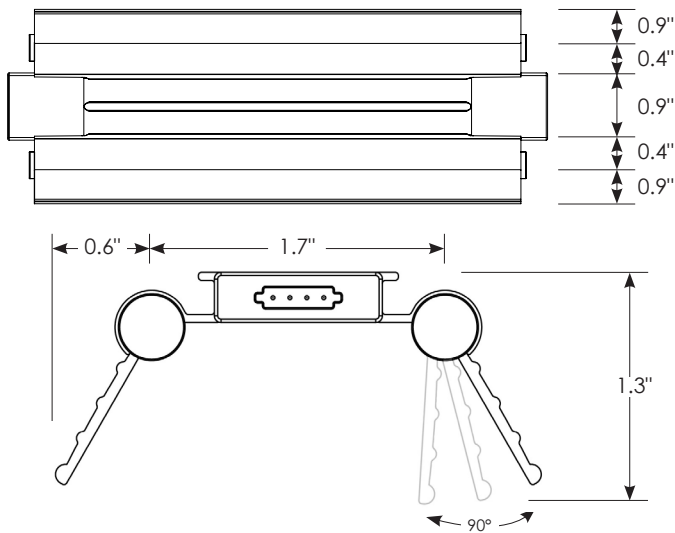

Product Details

- Adjustable reflectors on the canopy style allow for more precise light direction
- Saw tooth LED positioning increases the light spread in all directions eliminating shadows between fixtures
- Flat silicone lens eliminates banding issues that are typically associated with curved lens
- Aluminum housing provides superior construction and a sleek modern profile

Product Dimensions

Double Canopy with Wings

Shelf Light with Connector**

**Note: connector dimension is the same for both the Canopy & Shelf lights

Part Number

690UVW.XX.YY.ZZ
Please see specification guide for part configurations

Specification Guide: Horizontal

Sample Part #: 690671.36.30.24

Light Style(U)
Lumen Output(V)
of LED Strips (W)
Shelf Length (XX)
Color Temperature (YY)
Voltage (24)

Base Part #	Style	Light Output	# of LED Strips	Shelf Length	Color Temp.	Voltage	Light Length / Length with Connector
690	6 - Canopy 4 - Shelf	7 - Max Lumen 5 - Standard Lumen	1 - Single LED Strip 0 - Double LED Strip (Canopy only)	18	30 - 3000K 40 - 4000K	24 - 24V	15.3" / 16.3"
				24			21" / 22"
				36			33" / 34"
				48			46" / 47"
				60			57" / 58"
				72			69" / 70"

Accessory Specification

1 Determine the mounting bracket needed

Description	Part #
Straight Mount - Double Canopy	810-00008
Straight Mount - Single Canopy or Shelf	810-00009
30° Angle Mount* Shelf Light Only	810-00036