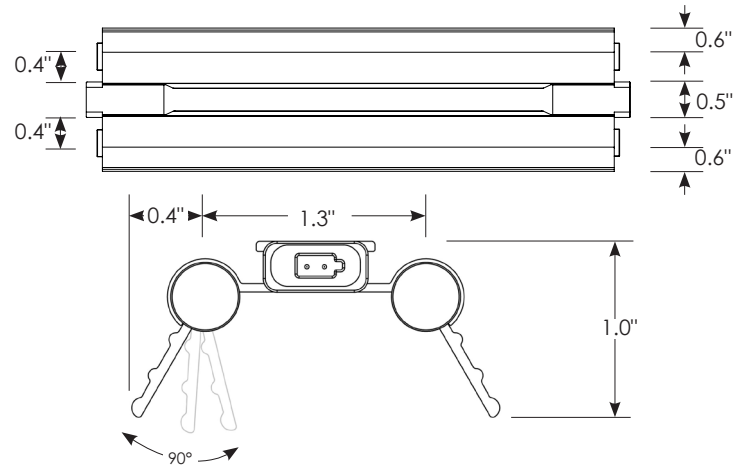

Product Details

- Adjustable reflectors on the canopy style allow for more precise light direction
- Saw tooth LED positioning increases the light spread in all directions eliminating shadows between fixtures
- Flat silicone lens eliminates banding issues that are typically associated with curved lens
- Aluminum housing provides superior construction and a sleek modern profile

Product Dimensions

Double Canopy with Wings

Shelf Light with Connector**

**Note: connector dimension is the same for both the Canopy & Shelf lights

Part Number

690UVW.XX.YY.ZZ
Please see specification guide for part configurations

Product Dimensions

Single Canopy with Wings

Shelf Light without Wings

230 E. Lakewood Blvd. • P.O. Box 8338 • Holland • MI • 49422-8338
Phone: 616-396-1355 • Fax: 616-396-1152 • www.itc-us.com • sales@itc-us.com

Specification Guide: Horizontal

Sample Part #: 690671.36.30.24

Light Style(U)
Lumen Output(V)
of LED Strips (W)
Shelf Length (XX)
Color Temperature (YY)
Voltage (24)

Base Part #	Style	Light Output	# of LED Strips	Shelf Length	Color Temp.	Voltage	Light Length / Length with Connector
690	6 - Canopy 4 - Shelf	7 - Max Lumen 5 - Standard Lumen	1 - Single LED Strip 0 - Double LED Strip (Canopy only)	18	30 - 3000K 40 - 4000K	24 - 24V	15.3" / 16.3"
				24			21" / 22"
				36			33" / 34"
				48			46" / 47"
				60			57" / 58"
				72			69" / 70"