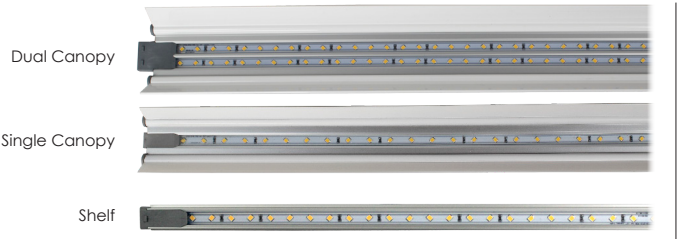

Product Details

- Adjustable reflectors on the canopy style allow for more precise light direction
- Saw tooth LED positioning increases the light spread in all directions eliminating shadows between fixtures
- Flat silicone lens eliminates banding issues that are typically associated with curved lens
- Aluminum housing provides superior construction and a sleek modern profile

Product Dimensions

Double Canopy with Wings

Shelf Light with Connector**

**Note: connector dimension is the same for both the Canopy & Shelf lights

Part Number

690UVW.XX.YY.ZZ
Please see specification guide for part configurations

Product Dimensions

Single Canopy with Wings

Shelf Light without Wings

230 E. Lakewood Blvd. • P.O. Box 8338 • Holland • MI • 49422-8338
Phone: 616-396-1355 • Fax: 616-396-1152 • www.itc-us.com • sales@itc-us.com

Specification Guide: Horizontal

Sample Part #: 690671.36.30.24

Light Style(U)
Lumen Output(V)
of LED Strips (W)
Shelf Length (XX)
Color Temperature (YY)
Voltage (24)

Base Part #	Style	Light Output	# of LED Strips	Shelf Length	Color Temp.	Voltage	Light Length / Length with Connector
690	6 - Canopy 4 - Shelf	7 - Max Lumen 5 - Standard Lumen	1 - Single LED Strip 0 - Double LED Strip (Canopy only)	18	30 - 3000K 40 - 4000K	24 - 24V	15.3" / 16.3"
				24			21" / 22"
				36			33" / 34"
				48			46" / 47"
				60			57" / 58"
				72			69" / 70"